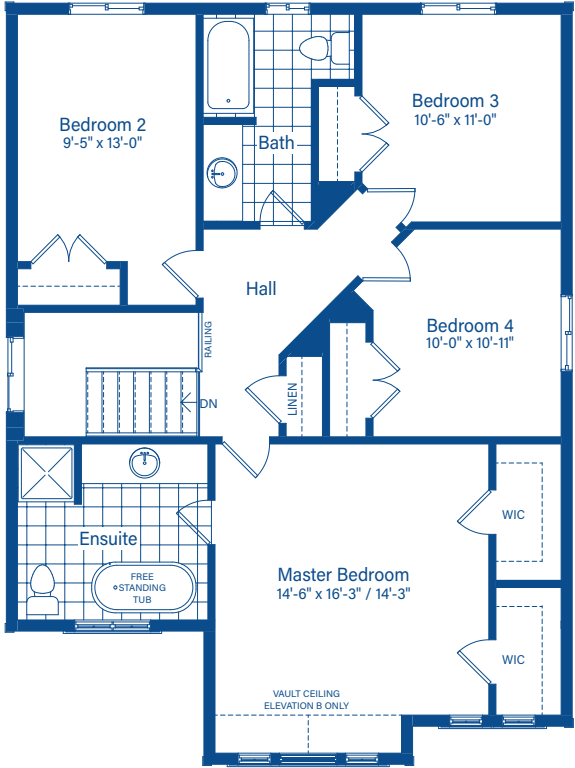

WESTGROVE

ELEVATION B

WESTGROVE

1949 SQ.FT.

ELEVATION A

DEVONLEIGH HOMES
WEB: DevonleighHomes.com

Plans and specifications are subject to change without notice.
All renderings and photographs are artist's concept. E&O.E.

WESTGROVE

1949 SQ.FT.

BASEMENT

MAIN FLOOR

2ND FLOOR

2ND FLOOR - 2ND FLOOR LAUNDRY OPTION