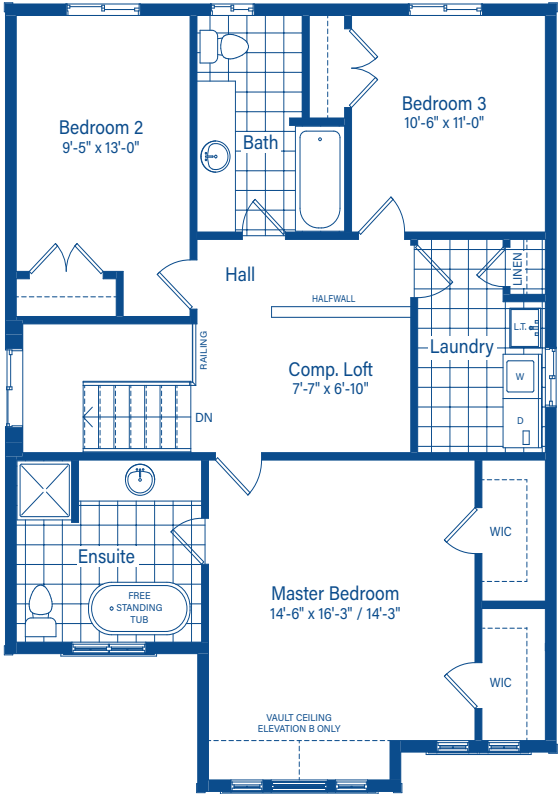

WESTGROVE

ELEVATION B

WESTGROVE

1949 SQ.FT.

ELEVATION A

DEVONLEIGH HOMES
WEB: DevonleighHomes.com

Plans and specifications are subject to change without notice.
All renderings and photographs are artist's concept. E&O.E.

WESTGROVE

1949 SQ.FT.

BASEMENT

MAIN FLOOR

2ND FLOOR

2ND FLOOR - 2ND FLOOR LAUNDRY OPTION