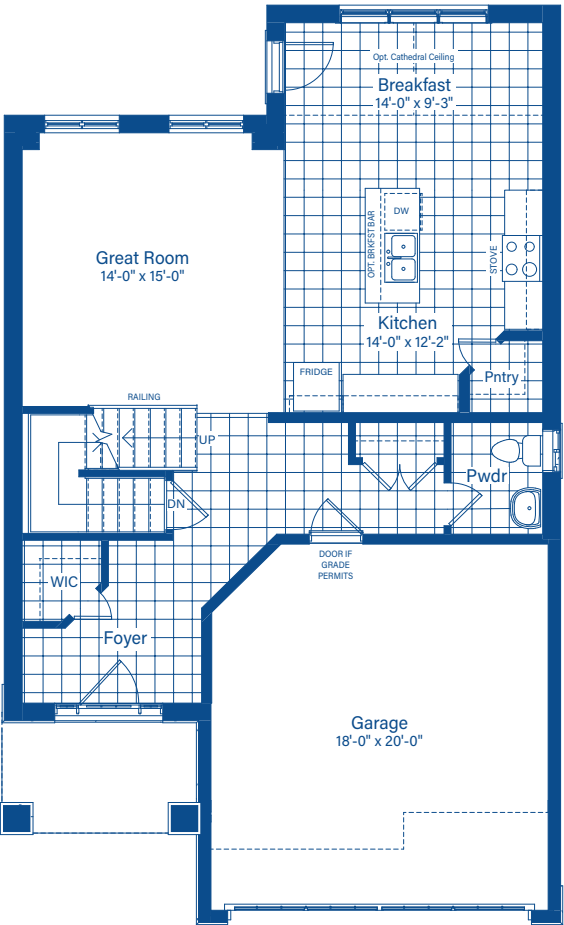

WESTGROVE

ELEVATION B

WESTGROVE

1949 SQ.FT.

ELEVATION A

DEVONLEIGH HOMES
WEB: DevonleighHomes.com

Plans and specifications are subject to change without notice.
All renderings and photographs are artist's concept. E&O.E.

WESTGROVE

1949 SQ.FT.

BASEMENT

MAIN FLOOR

2ND FLOOR

2ND FLOOR - 2ND FLOOR LAUNDRY OPTION