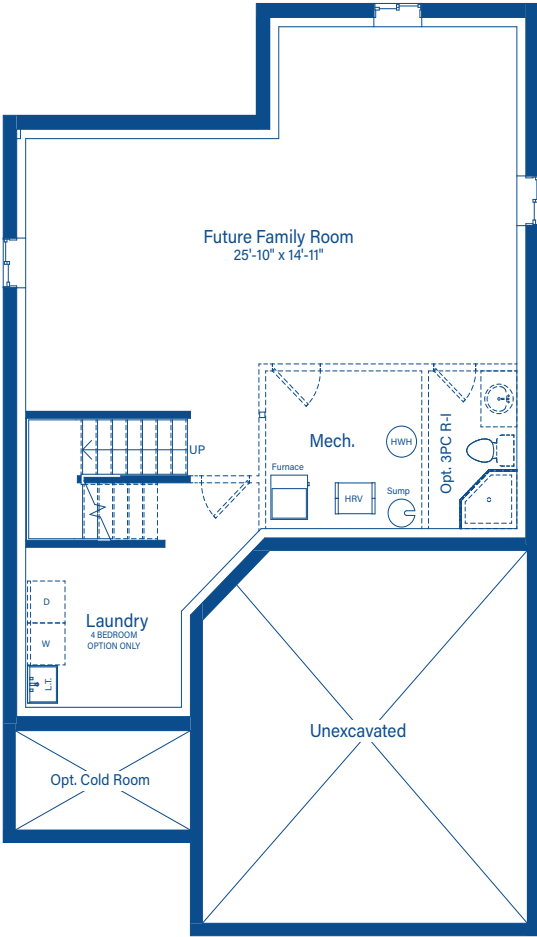

WESTGROVE

ELEVATION B

WESTGROVE

1949 SQ.FT.

ELEVATION A

DEVONLEIGH HOMES
WEB: DevonleighHomes.com

Plans and specifications are subject to change without notice.
All renderings and photographs are artist's concept. E&O.E.

WESTGROVE

1949 SQ.FT.

BASEMENT

MAIN FLOOR

2ND FLOOR

2ND FLOOR - 2ND FLOOR LAUNDRY OPTION